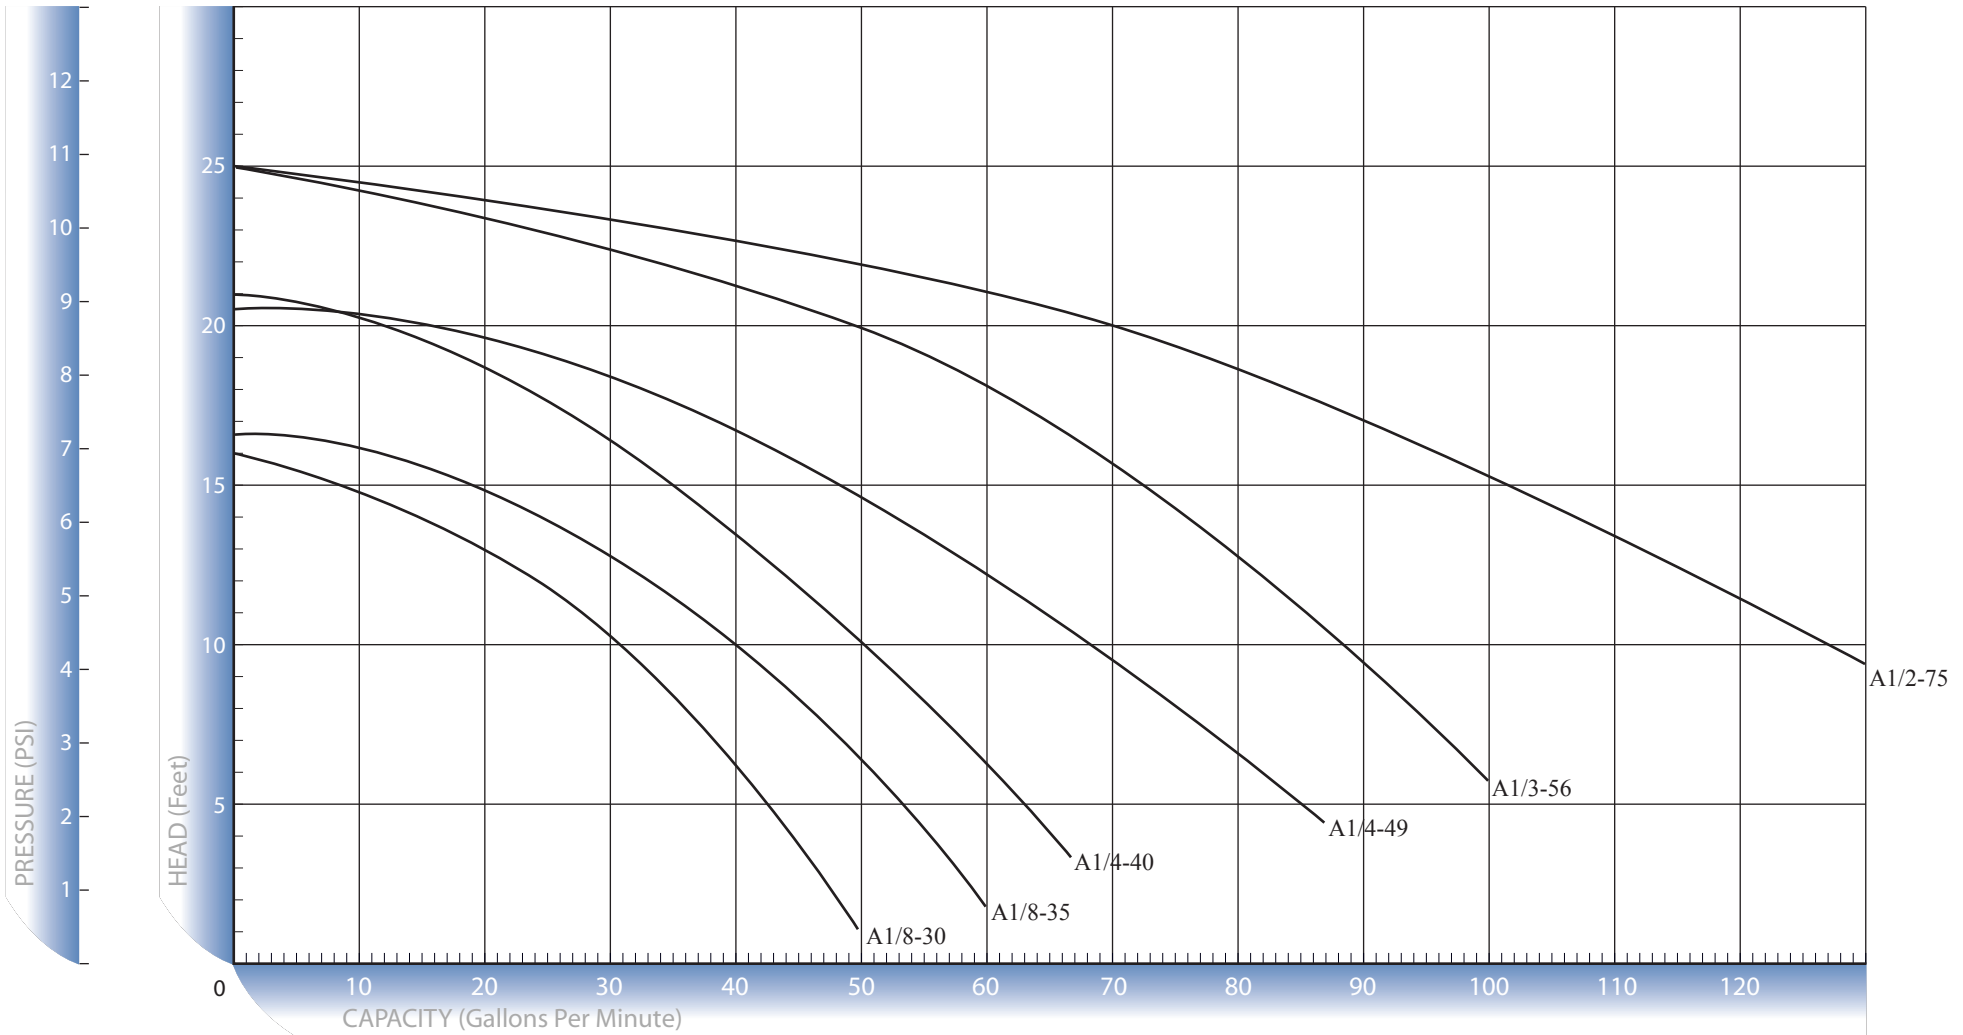

Pump Model: Artesian
 Impeller: Various
 Horsepower: 1/8-1/2
 RPM: 1725

For performance that's OFF THE CHARTS of ordinary pumps!

Ambient Clear Water SP GR 1.0